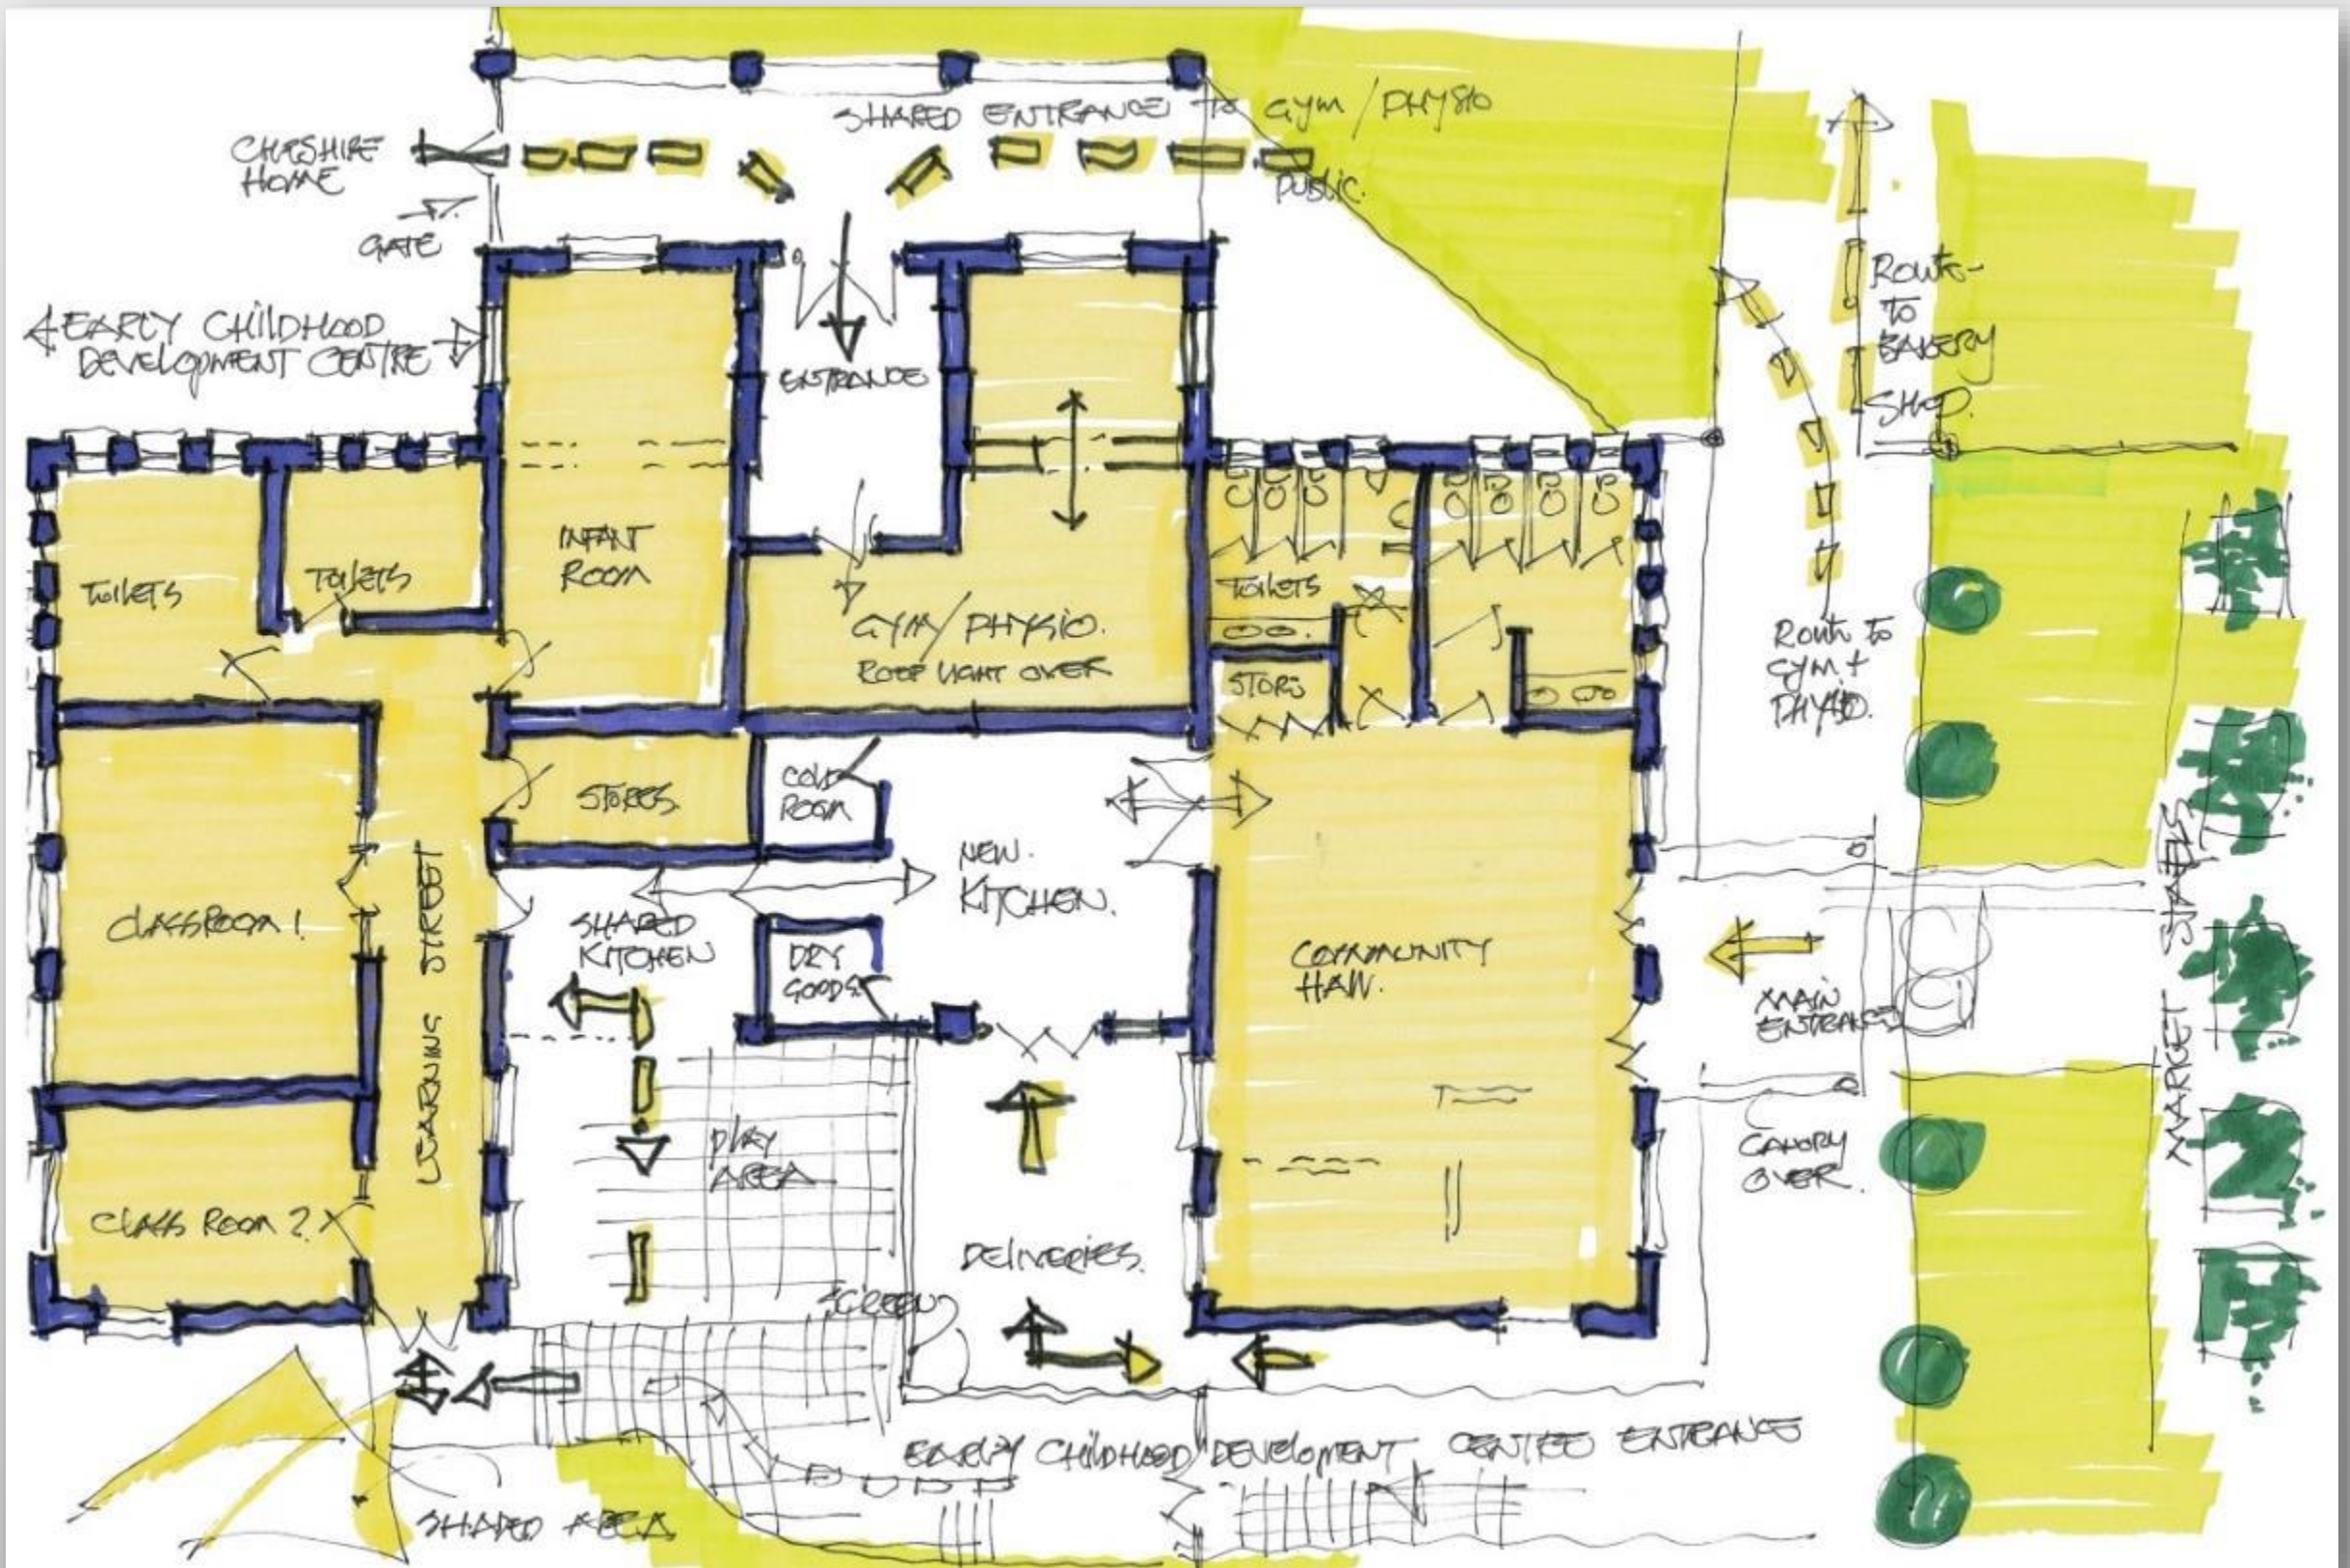

Cheshire Home, Maseru, Lesotho

GROUND FLOOR PLAN - EXISTING SCALE 1:100.

Existing Site Plan

Proposed Floor Plan

Proposed Site Plan